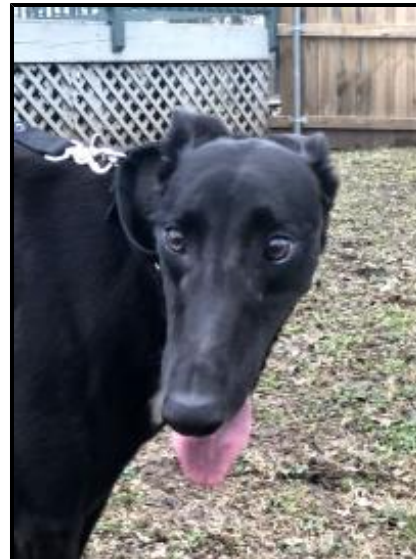

Later

RACING NAME
AJN Unrest Later

DATE OF BIRTH | **07/21/2016**

GENDER | **Female**

COLOR | **Fawn**

WEIGHT | **57 lbs.**

CAT SAFE | **Yes**

SMALL-DOG SAFE | **TBD**

SMALL-CHILD SAFE | **TBD**

Additional Information:

401 Grey Investors:

AVAILABLE