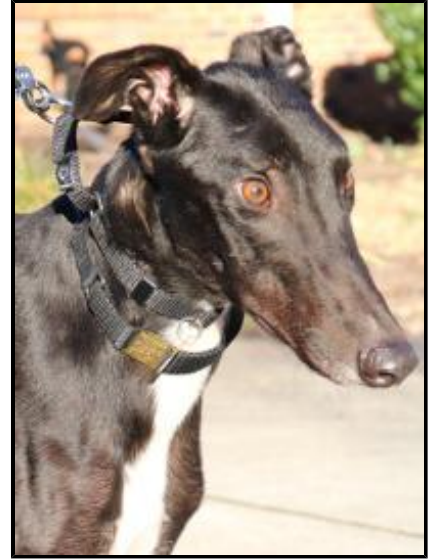

Additional Information:

401 Grey Investors:
Chesney Spivey
In memory of Mars

(MEDICAL HOLD)